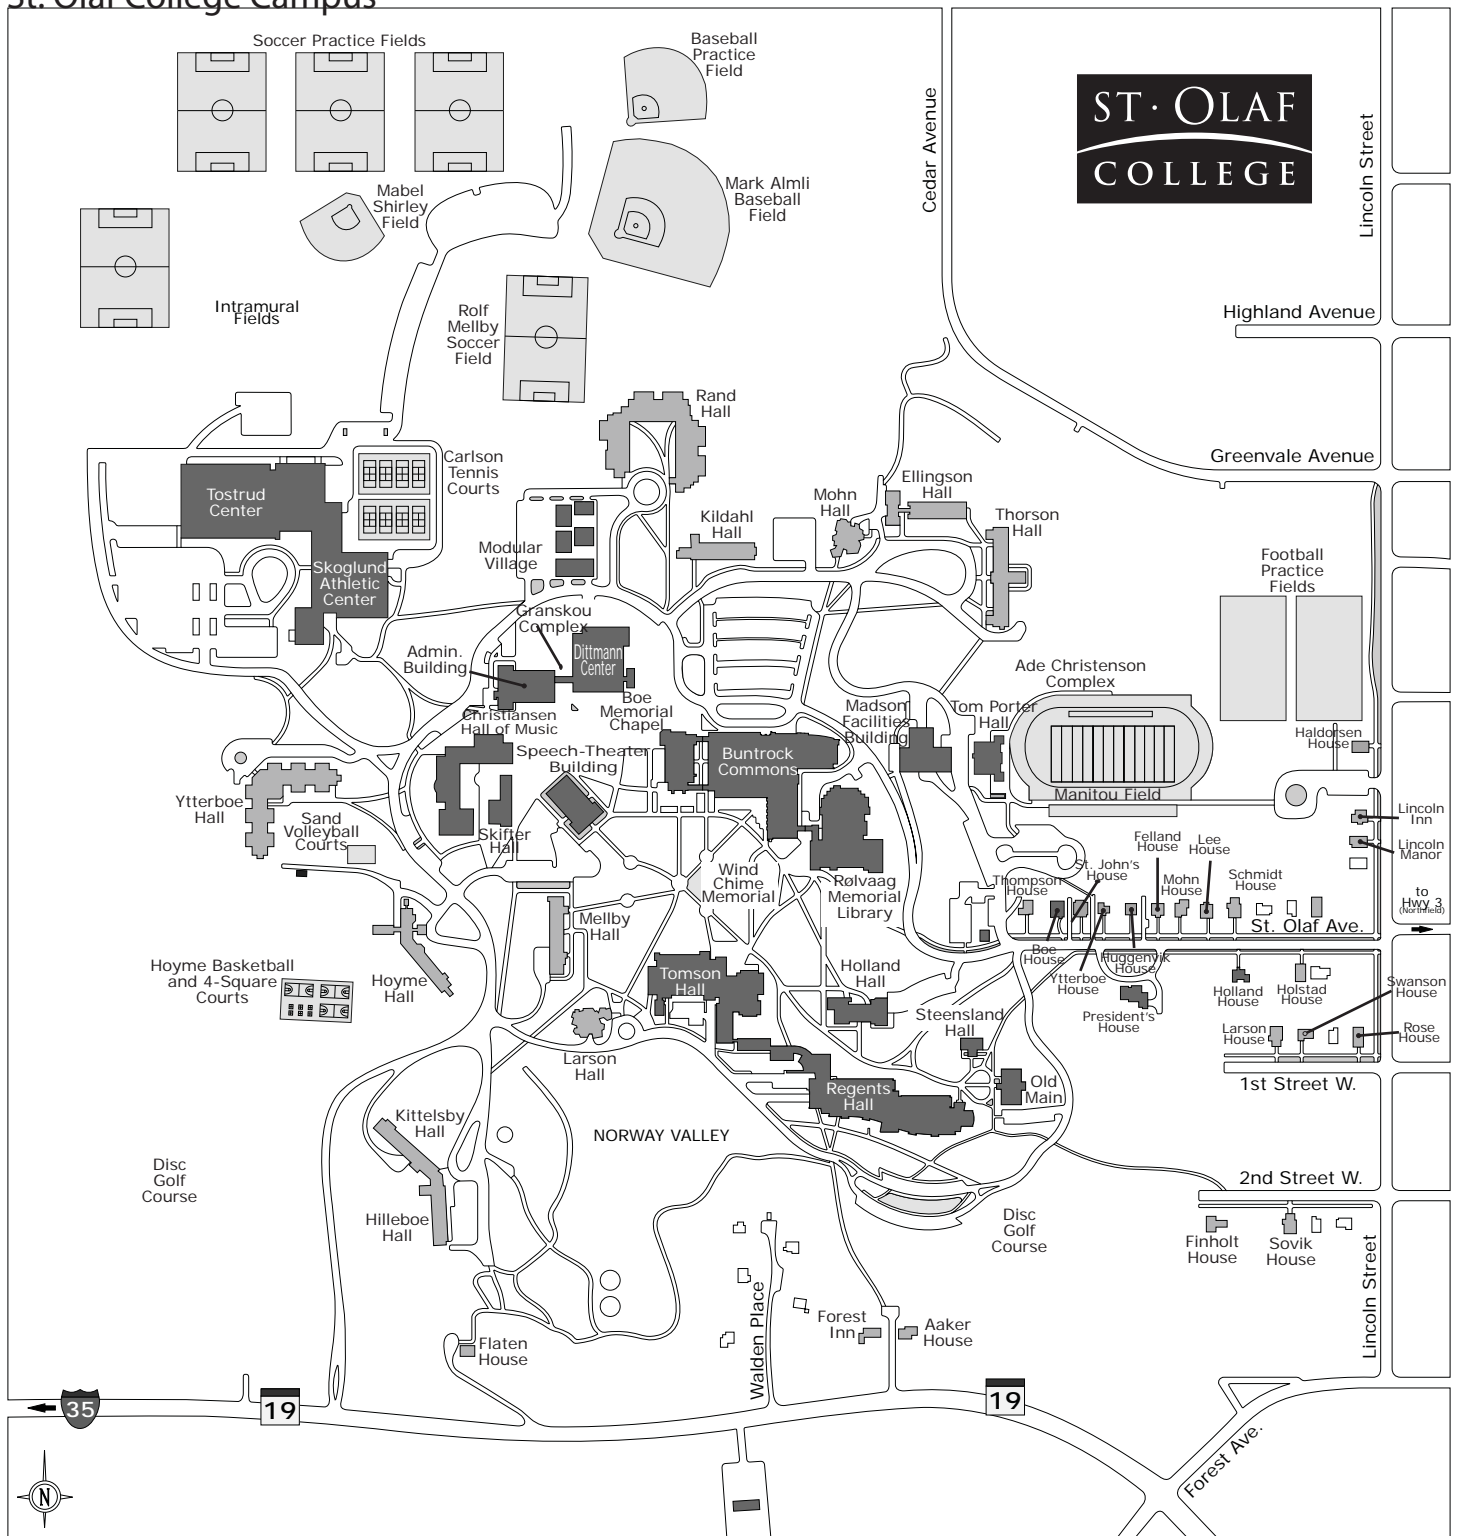

St. Olaf College Campus

Directions to St. Olaf College

From 135

Take exit 69 (the Northfield exit) to the east (left if you are headed south, right if you are headed north). You will be on Hwy 19. Drive about 6 miles and then watch the left side of the road for the St. Olaf entrance which is marked by a large limestone sign and a flag pole with St. Olaf banners. Go up the hill and you will be on the ring road.

From Cedar Avenue (Hwy 77/Hwy 23)

Take Cedar/Hwy 77 southbound through Apple Valley and Lakeville. Note that south of Apple Valley Cedar becomes Hwy 23 instead of Hwy 77. At two points on the route the road will take 90 degree turns; watch the signs and remain on Hwy 23/Cedar Avenue. When you reach a stop sign on the edge of Northfield, turn right onto Lincoln Avenue and drive 2 blocks until the next stop sign at St. Olaf Avenue. Turn right on St. Olaf Avenue and continue until you reach the campus.